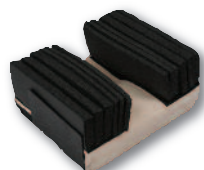

Seating for Babies on the Grow! When it comes to seating, the Voyage team's number one priority is positioning your child for healthy growth and development from babyhood through their toddler years.

Adjustable Contour Seat

- Adjustable Pre-Ischial Ledge
- Lateral Hip Supports
- 3" Seat Depth Growth Kit